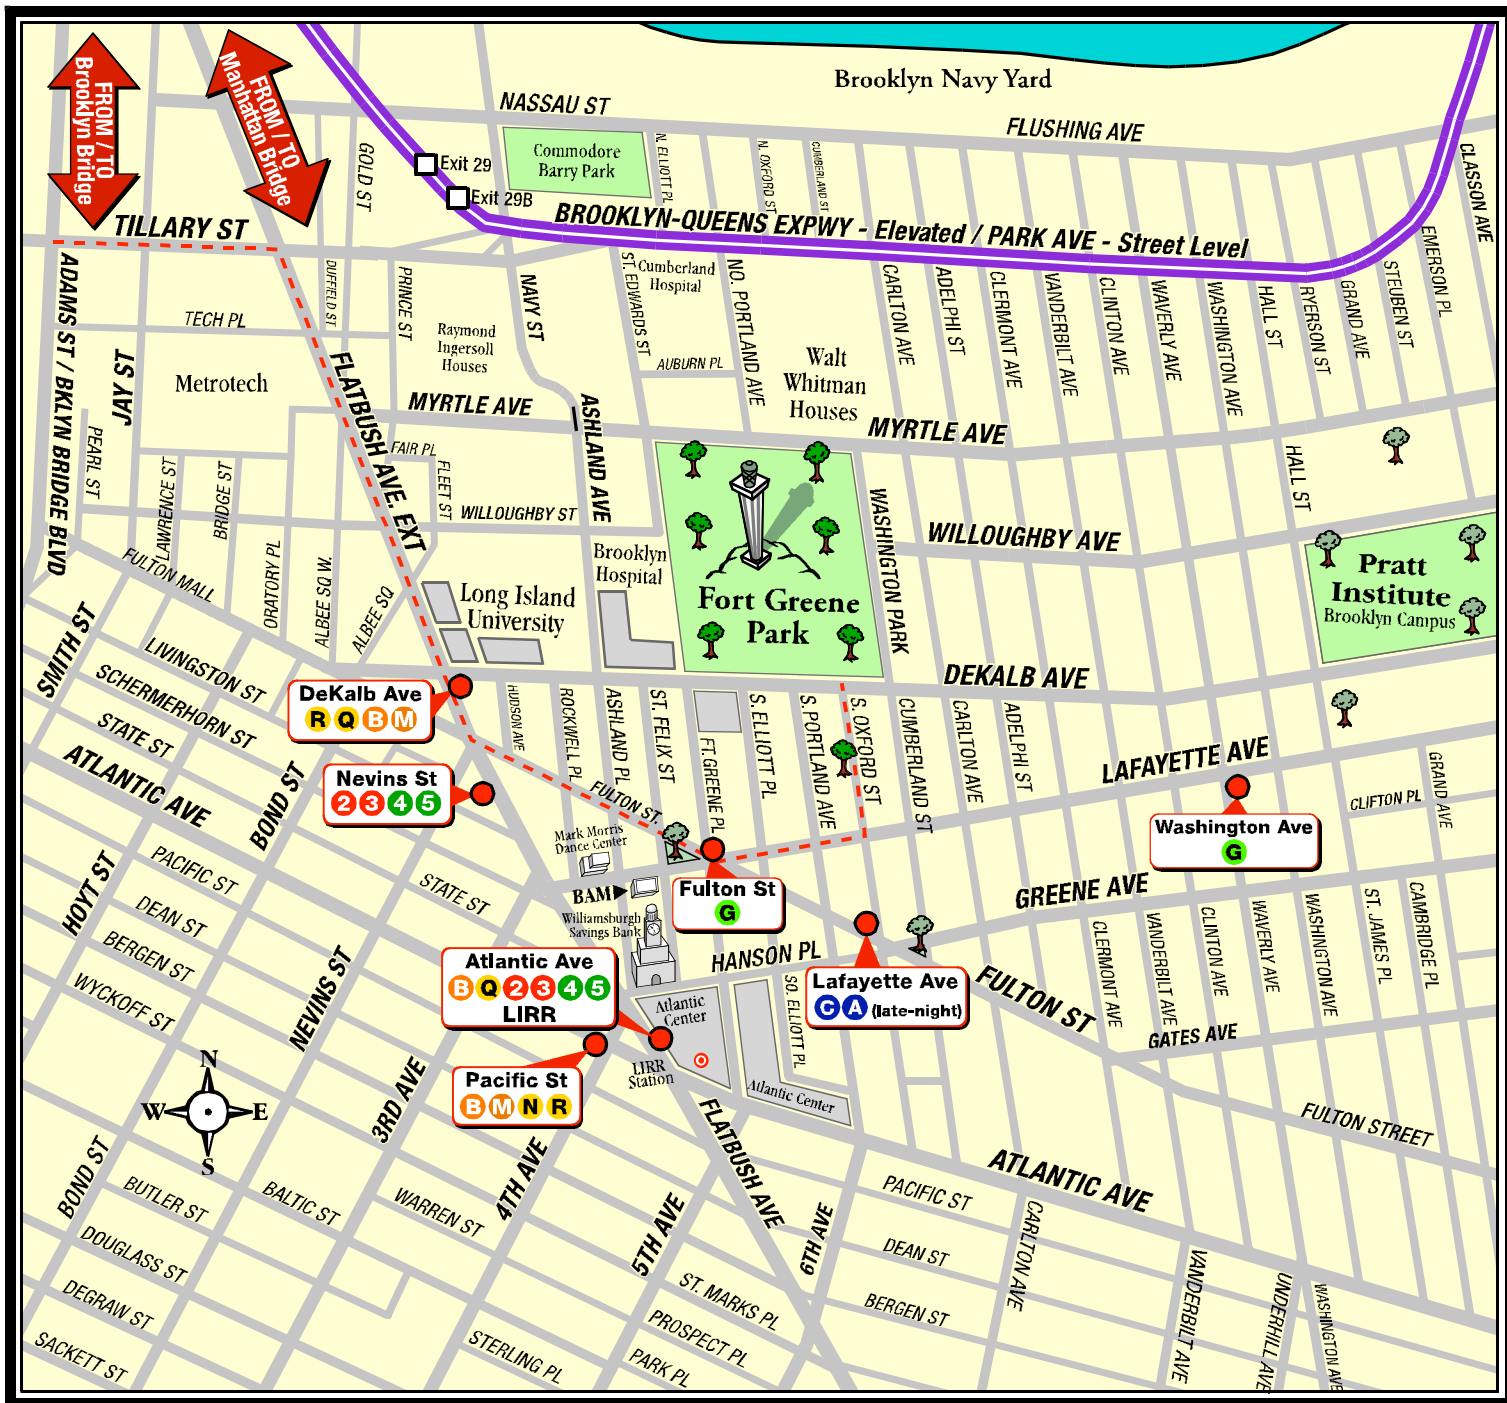

# Directions to Fort Greene Park

Original map artwork by Abby Weissman.  
Copyright TFG 2006. All rights reserved.

Courtesy of the Fort Greene Park Conservancy